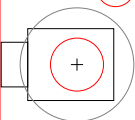

# Sequencer

Length

5

Range

10V

Step

Reset

CV out