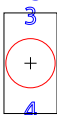

# Sequencer

Length

5

Range

10V

Step

Reset

CV out