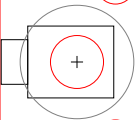

# Sequencer

Length

5

Range

10V

Step

Reset

CV out