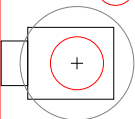

# Sequencer

Length

5

Range

10V

Step

Reset

CV out