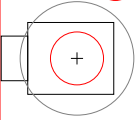

# Sequencer

Length

5

Range

10V

Step

Reset

CV out