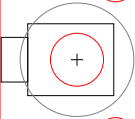

# Sequencer

Length

5

Range

10V

Step

Reset

CV out